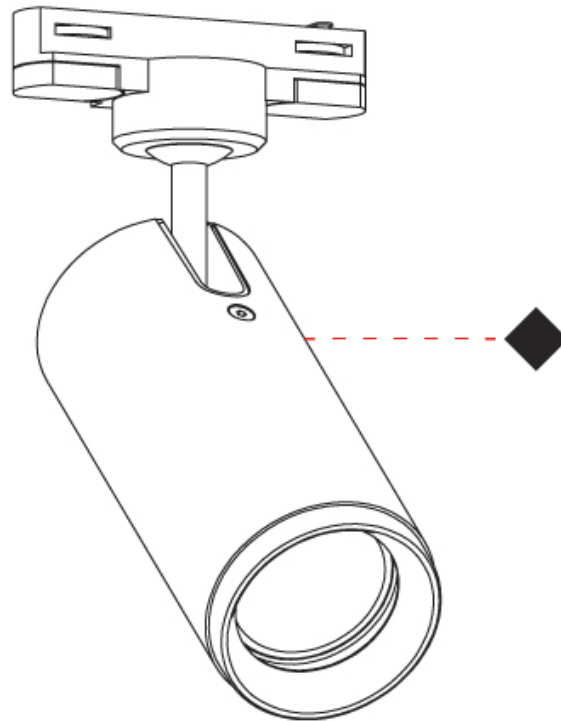

HAUL TRACK

D96073-

PROJECT

TYPE

SPECIFIER

QUANTITY

DATE

D