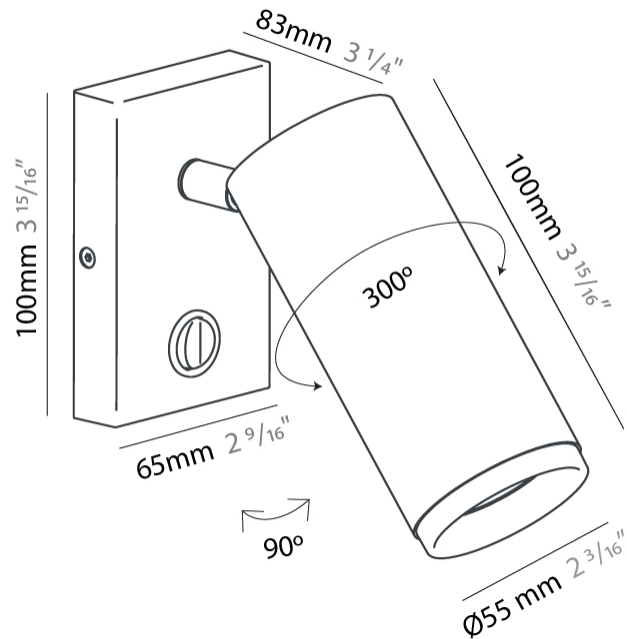

PROJECT	
TYPE	
SPECIFIER	
QUANTITY	
DATE	

HAUL - WALL SURFACE

D93243-

base number   Finish
Options

1. To build a product code in our configurator select the specify button on the base model # product page
2. To build a manual product code on this datasheet choose from the options listed below in blue font and add the suffix to the base model #

GENERAL

Series: Haul
Subseries: Haul - Wall
Partner: Milan
Division: Design
Installation: Surface
Product Type: Wall Surface
Mounting Location: Wall
Light Distribution: Adjustable

PHYSICAL

Shape: Cylinder
Diameter (mm): 55
Diameter (in): 1 ⁹/₁₆
Length (mm): 83
Length (in): 3 ¹/₄
Height (mm): 100
Height (in): 3 ¹⁵/₁₆
Extension (mm): 120
Extension (in): 4 ³/₄
Fixture Finish: [MWL / MBQ](#)
Fixture Material: Extruded Aluminum

ELECTRICAL

Lamp Type: LED
Input Wattage (W): 7
Dimming: Electronic Low Voltage Dimming
Input Voltage (V): 120Vac Direct Line

LED

Number of LEDs: 1
Color Temperature (°K): 3000
Max. Delivered Lumen (lm): 665
CRI: >90 CRI
Lamp Life (hrs): 50000

OPTICAL

Beam Angle: 35

RATINGS AND CERTIFICATIONS

Certified By: Certified for North American Standards
IP rating: IP20