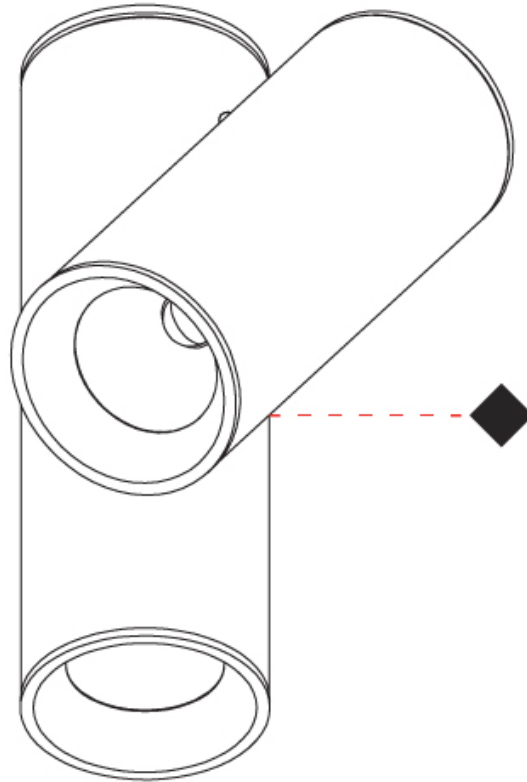

HAUL 2 LIGHT SURFACE

D92192R9-

PROJECT

TYPE

SPECIFIER

QUANTITY

DATE

D