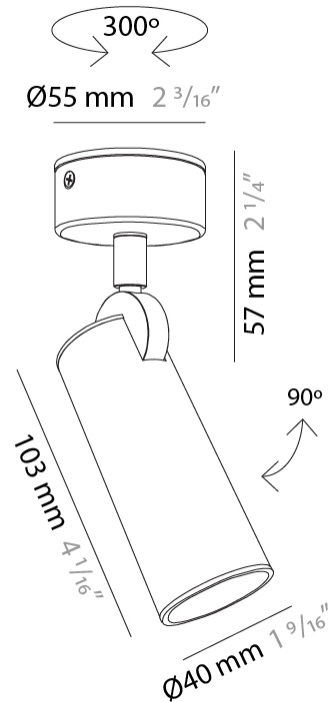

HAUL - CEILING SURFACE

D92247-

base number   Finish
Options

PROJECT	_____
TYPE	_____
SPECIFIER	_____
QUANTITY	_____
DATE	_____

1. To build a product code in our configurator select the specify button on the base model # product page
2. To build a manual product code on this datasheet choose from the options listed below in blue font and add the suffix to the base model #

GENERAL

Series: Haul _____
Subseries: Haul - Ceiling _____
Partner: Milan _____
Division: Design _____
Installation: Surface _____
Product Type: Spots _____
Mounting Location: Ceiling _____
Light Distribution: Adjustable _____

PHYSICAL

Aperture Sizes - Downlights: 1" _____
Shape: Cylinder _____
Diameter (mm): 40 _____
Diameter (in): 1 ⁹/₁₆ _____
Length (mm): 98 _____
Length (in): 3 ⁷/₁₆ _____
Height (mm): 160 _____
Height (in): 6 ³/₁₆ _____
Fixture Finish: MWL / MBQ _____
Fixture Material: Extruded Aluminum _____

ELECTRICAL

Lamp Type: LED _____
Input Wattage (W): 5 _____
Dimming: Electronic Low Voltage Dimming _____
Input Voltage (V): 120Vac Direct Line _____

LED

Number of LEDs: 1 _____
Color Temperature (°K): 3000 _____
Max. Delivered Lumen (lm): 500 _____
CRI: >90 CRI _____
Lamp Life (hrs): 50000 _____

OPTICAL

Beam Angle: 35 _____
Adjustability: Rotational 300°; Tilt 90° _____

RATINGS AND CERTIFICATIONS

Certified By: Certified for North American Standards _____
IP rating: IP20 _____