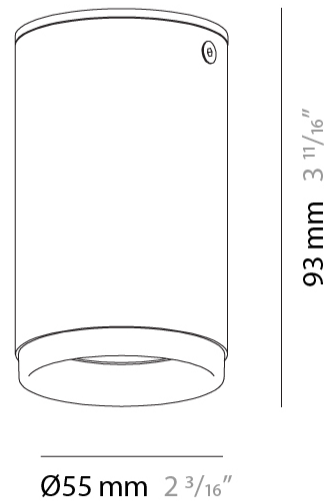

PROJECT
TYPE
SPECIFIER
QUANTITY
DATE

HAUL - CEILING SURFACE

D92249-

base number   Finish
Options

1. To build a product code in our configurator select the specify button on the base model # product page
2. To build a manual product code on this datasheet choose from the options listed below in blue font and add the suffix to the base model #

GENERAL

Series: Haul
Subseries: Haul - Ceiling
Partner: Milan
Division: Design
Installation: Surface
Product Type: Downlight
Mounting Location: Ceiling
Light Distribution: Direct

PHYSICAL

Aperture Sizes - Downlights: 2"
Shape: Cylinder
Diameter (mm): 55
Diameter (in): 2 ³/₁₆
Height (mm): 93
Height (in): 3 ¹¹/₁₆
Fixture Finish: MWL / MBQ
Fixture Material: Extruded Aluminum

ELECTRICAL

Lamp Type: LED
Input Wattage (W): 7
Dimming: Electronic Low Voltage Dimming
Input Voltage (V): 120Vac Direct Line

LED

Number of LEDs: 1
Color Temperature (°K): 3000
Max. Delivered Lumen (lm): 655
CRI: >90 CRI
Lamp Life (hrs): 50000

OPTICAL

Beam Angle: 35

RATINGS AND CERTIFICATIONS

Certified By: Certified for North American Standards
IP rating: IP20