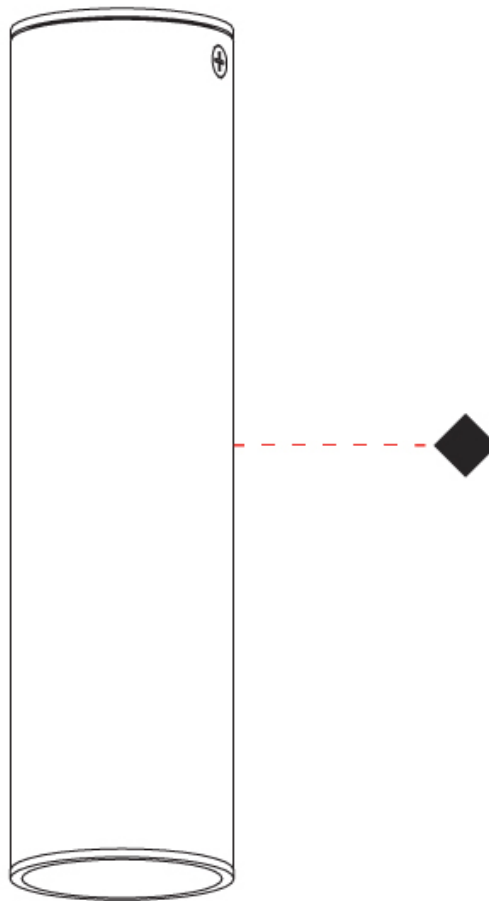

HAUL - CEILING SURFACE

D92105R9-

PROJECT	_____
TYPE	_____
SPECIFIER	_____
QUANTITY	_____
DATE	_____