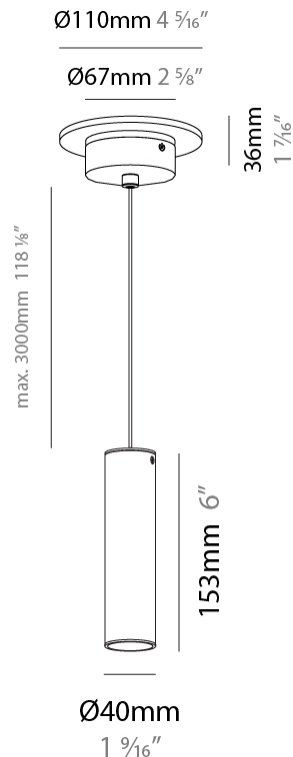

HAUL SUSPENSION

D91213-

base number   Finish
Options

1. To build a product code in our configurator select the specify button on the base model # product page
2. To build a manual product code on this datasheet choose from the options listed below in blue font and add the suffix to the base model #

GENERAL

Series: Haul
Partner: Milan
Division: Design
Installation: Suspension
Product Type: Pendant
Mounting Location: Ceiling
Light Distribution: Direct

PHYSICAL

Shape: Cylinder
Diameter (mm): 40
Diameter (in): 1 5/16
Height (mm): 153
Height (in): 6
Max. Overall Height (mm): 2153
Max. Overall Height (in): 84 3/4
Fixture Finish: MWL / MBQ
Fixture Material: Extruded Aluminum
Cable Details: 2900mm Cable

ELECTRICAL

Number of Lamps: 1
Lamp Type: LED Retrofit
Max. Wattage Per Lamp (W): 5
Input Voltage (V): 120

LED

Number of LEDs: 1
Color Temperature (°K): 2700
Max. Delivered Lumen (lm): 500
CRI: >90 CRI

OPTICAL

RATINGS AND CERTIFICATIONS

Certified By: Certified for North American Standards
IP rating: IP20

PROJECT
TYPE
SPECIFIER
QUANTITY
DATE