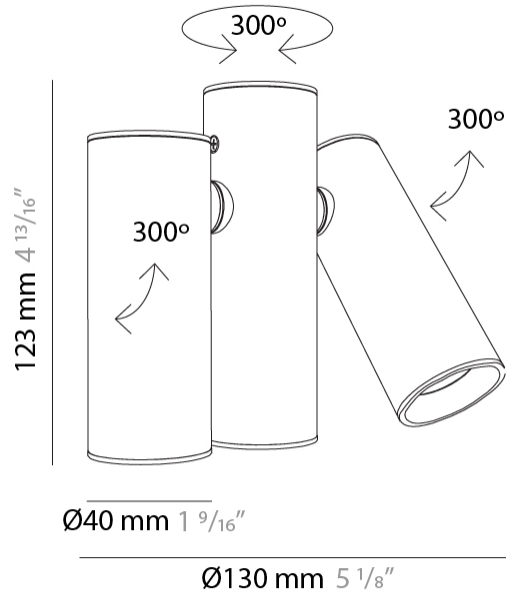

PROJECT	_____
TYPE	_____
SPECIFIER	_____
QUANTITY	_____
DATE	_____

HAUL 3 LIGHT SURFACE

D92109R9-

base number _____
Finish _____
Options _____

1. To build a product code in our configurator select the specify button on the base model # product page
2. To build a manual product code on this datasheet choose from the options listed below in blue font and add the suffix to the base model #

GENERAL

Series: Haul _____
Subseries: Haul 3 Light _____
Partner: Milan _____
Division: Design _____
Installation: Surface _____
Product Type: Downlight _____
Mounting Location: Ceiling _____
Light Distribution: Adjustable _____

PHYSICAL

Aperture Sizes - Downlights: 1" _____
Shape: Cylinder _____
Length (mm): 130 _____
Length (in): 5 1/8 _____
Width (mm): 40 _____
Width (in): 1 9/16 _____
Height (mm): 123 _____
Height (in): 4 13/16 _____
Fixture Finish: MWL / MBQ _____
Fixture Material: Extruded Aluminum _____

ELECTRICAL

Lamp Type: LED _____
Input Wattage (W): 15 _____
Total Output Wattage (W): 12 _____
Dimming: Electronic Low Voltage Dimming _____
Input Voltage (V): 120Vac Direct Line _____

LED

Number of LEDs: 3 _____
Color Temperature (°K): 3000 _____
Max. Delivered Lumen (lm): 1500 _____
CRI: >90 CRI _____
Lamp Life (hrs): 50000 _____

OPTICAL

Beam Angle: 35 _____
Adjustability: Rotational; Tilt 300° _____

RATINGS AND CERTIFICATIONS

Certified By: Certified for North American Standards _____
IP rating: IP20 _____