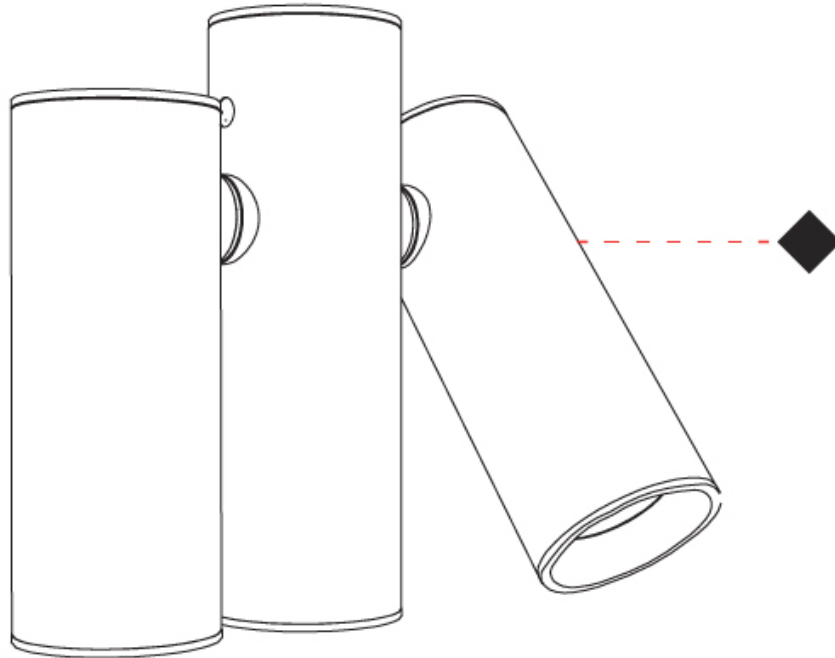

HAUL 3 LIGHT SURFACE

D92109R9-

PROJECT	_____
TYPE	_____
SPECIFIER	_____
QUANTITY	_____
DATE	_____

D