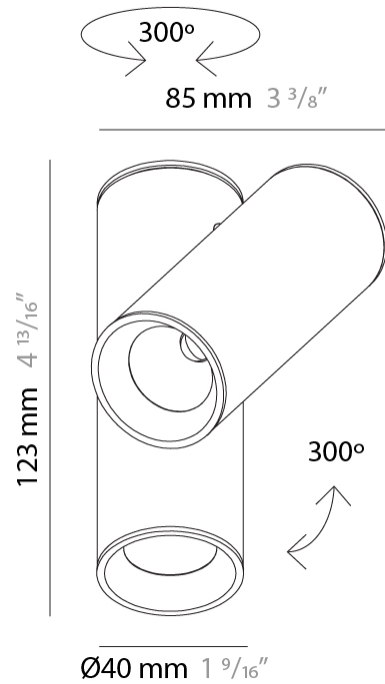

PROJECT	_____
TYPE	_____
SPECIFIER	_____
QUANTITY	_____
DATE	_____

HAUL 2 LIGHT SURFACE

D92192R9-

base number _____
Finish Options _____

1. To build a product code in our configurator select the specify button on the base model # product page
2. To build a manual product code on this datasheet choose from the options listed below in blue font and add the suffix to the base model #

GENERAL

Series: Haul _____
Subseries: Haul 2 Light _____
Partner: Milan _____
Division: Design _____
Installation: Surface _____
Product Type: Spots _____
Mounting Location: Ceiling _____
Light Distribution: Adjustable _____

PHYSICAL

Aperture Sizes - Downlights: 1" _____
Shape: Cylinder _____
Diameter (mm): 40 _____
Diameter (in): 1 ⁹/₁₆ _____
Width (mm): 85 _____
Width (in): 3 ³/₈ _____
Height (mm): 80 _____
Height (in): 4 ⁷/₈ _____
Fixture Finish: MWL / MBQ _____
Fixture Material: Extruded Aluminum _____

ELECTRICAL

Lamp Type: LED _____
Input Wattage (W): 10 _____
Total Output Wattage (W): 8 _____
Dimming: Electronic Low Voltage Dimming _____
Input Voltage (V): 120Vac Direct Line _____

LED

Number of LEDs: 2 _____
Color Temperature (°K): 3000 _____
Max. Delivered Lumen (lm): 1000 _____
CRI: >90 CRI _____
Lamp Life (hrs): 50000 _____

OPTICAL

Beam Angle: 35 _____
Adjustability: Rotational; Tilt 300° _____

RATINGS AND CERTIFICATIONS

Certified By: Certified for North American Standards _____
IP rating: IP20 _____