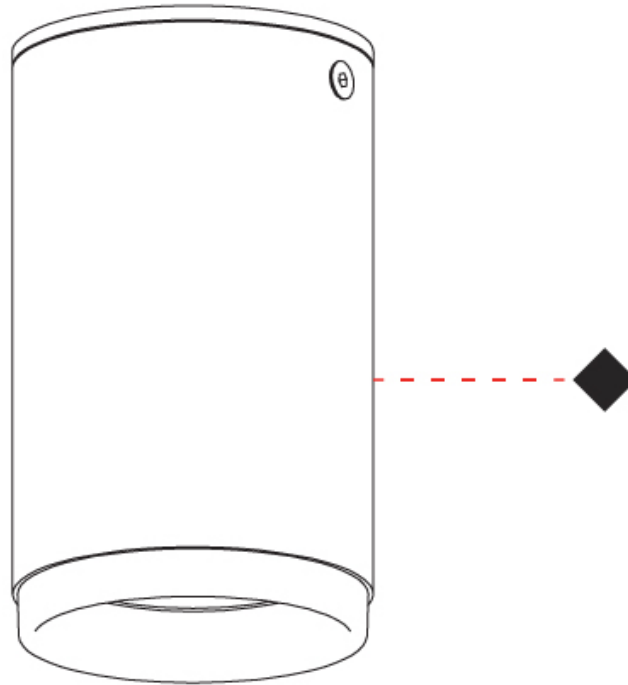

HAUL - CEILING SURFACE

D92249-

PROJECT	_____
TYPE	_____
SPECIFIER	_____
QUANTITY	_____
DATE	_____